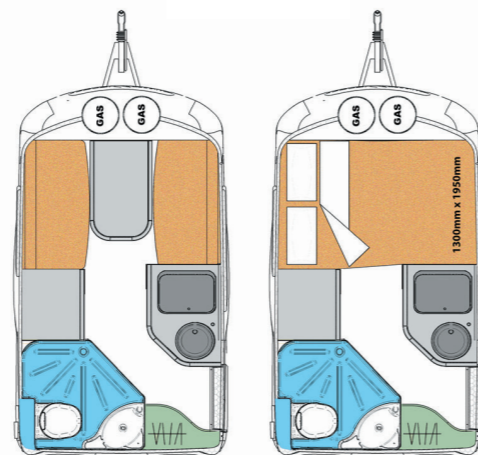

TECHNICAL DETAILS

Dimension	
Overall length (including helm)	4460
Body length (without helm) mm	3600
External width mm	2150
Internal width mm	2000
External height mm	2550
Internal height mm	2000
Bed size	
No. of beds	2
Front bed size	1950 X 1350
Body	
Monoaxle chassis AL-KO in zinc-coated steel with lightening holes	
Stabilizer joint AKS AL-KO to reduce sideslips and pitching	
Short run wheel with handle	
Quick lift	
Tyre size trailermax 185/65 R14	
MONOCOQUE CABIN IN FIBERGLASS (fiberglass/foam poliurethane/fiberglass)	
Wall and roof thickness (sandwich in fiberglass/foam poliurethane/fiberglass)	30
Floor thickness (multilayer sandwich/polysthrene/multilayer)	40
External Fittings	
External lamp for awning	OPT
Spare-wheel	OPT
Gas bottles boot 2 X 11 Kg.	1
Hanged window with rollerblind and mosquito net	2
Sliding window with rollerblind and mosquito net	1
Opening window in the bathroom	1
Entry door in fiberglass with motortype hinges in aluminium	1
Front boot door in ABS	1
Internal Fittings	
Refrigerator with freezer DOMETIC 70 Lt.	SERIE
Stainless steel sink	SERIE
Cooktop (2 burners)	SERIE
Heater truma TRUMATIC E2400	OPT
Hot air heating system Truma Therme	OPT
Boiler truma therme 5 Lt.	OPT
Wc box THETFORD C200	SERIE
Bathroom with shower	SERIE
Internal fresh water tank Lt. 80	SERIE
External single drainpipe	SERIE
Diving water pump Reich	SERIE
Cushions thickness mm	120
TV housing - Tv socket with cable	SERIE

LAYOUT

Day

Night

miniline

ROOKIE 3.5
The mini-caravan

Camper
WINGAMM
... the pleasure of travelling
miniline